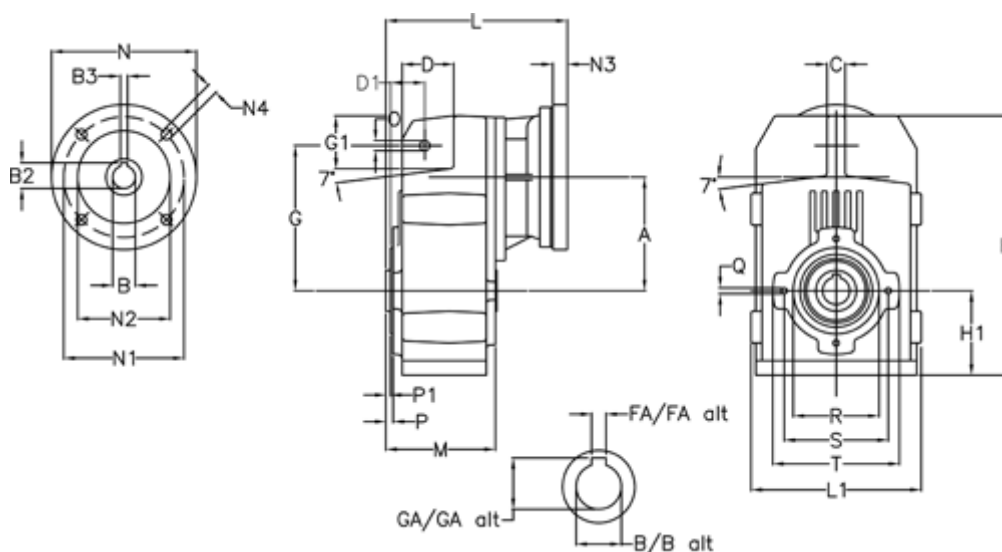

Article number: 29560523983230

Description: Shaft mounted gear  
A513H50-239,8-P80B5

## Measures

A = 211.30	FA = 14	M = 163.0	Q = M12x19
B = 50	G = 278	N = 200	R = 180
B1 = 19	G1 = 105.5	N1 = 165	S = 215
B2 = 21.8	GA = 53.5	N2 = 130	T = 250
B3 = 6	H = 479.0	N4 = M10x20	
C = 20	H1 = 144.0	O = 22	
D = 93.5	L = 287.5	P = 8.5	
D1 = 65.0	L1 = 273	P1 = 4.5	